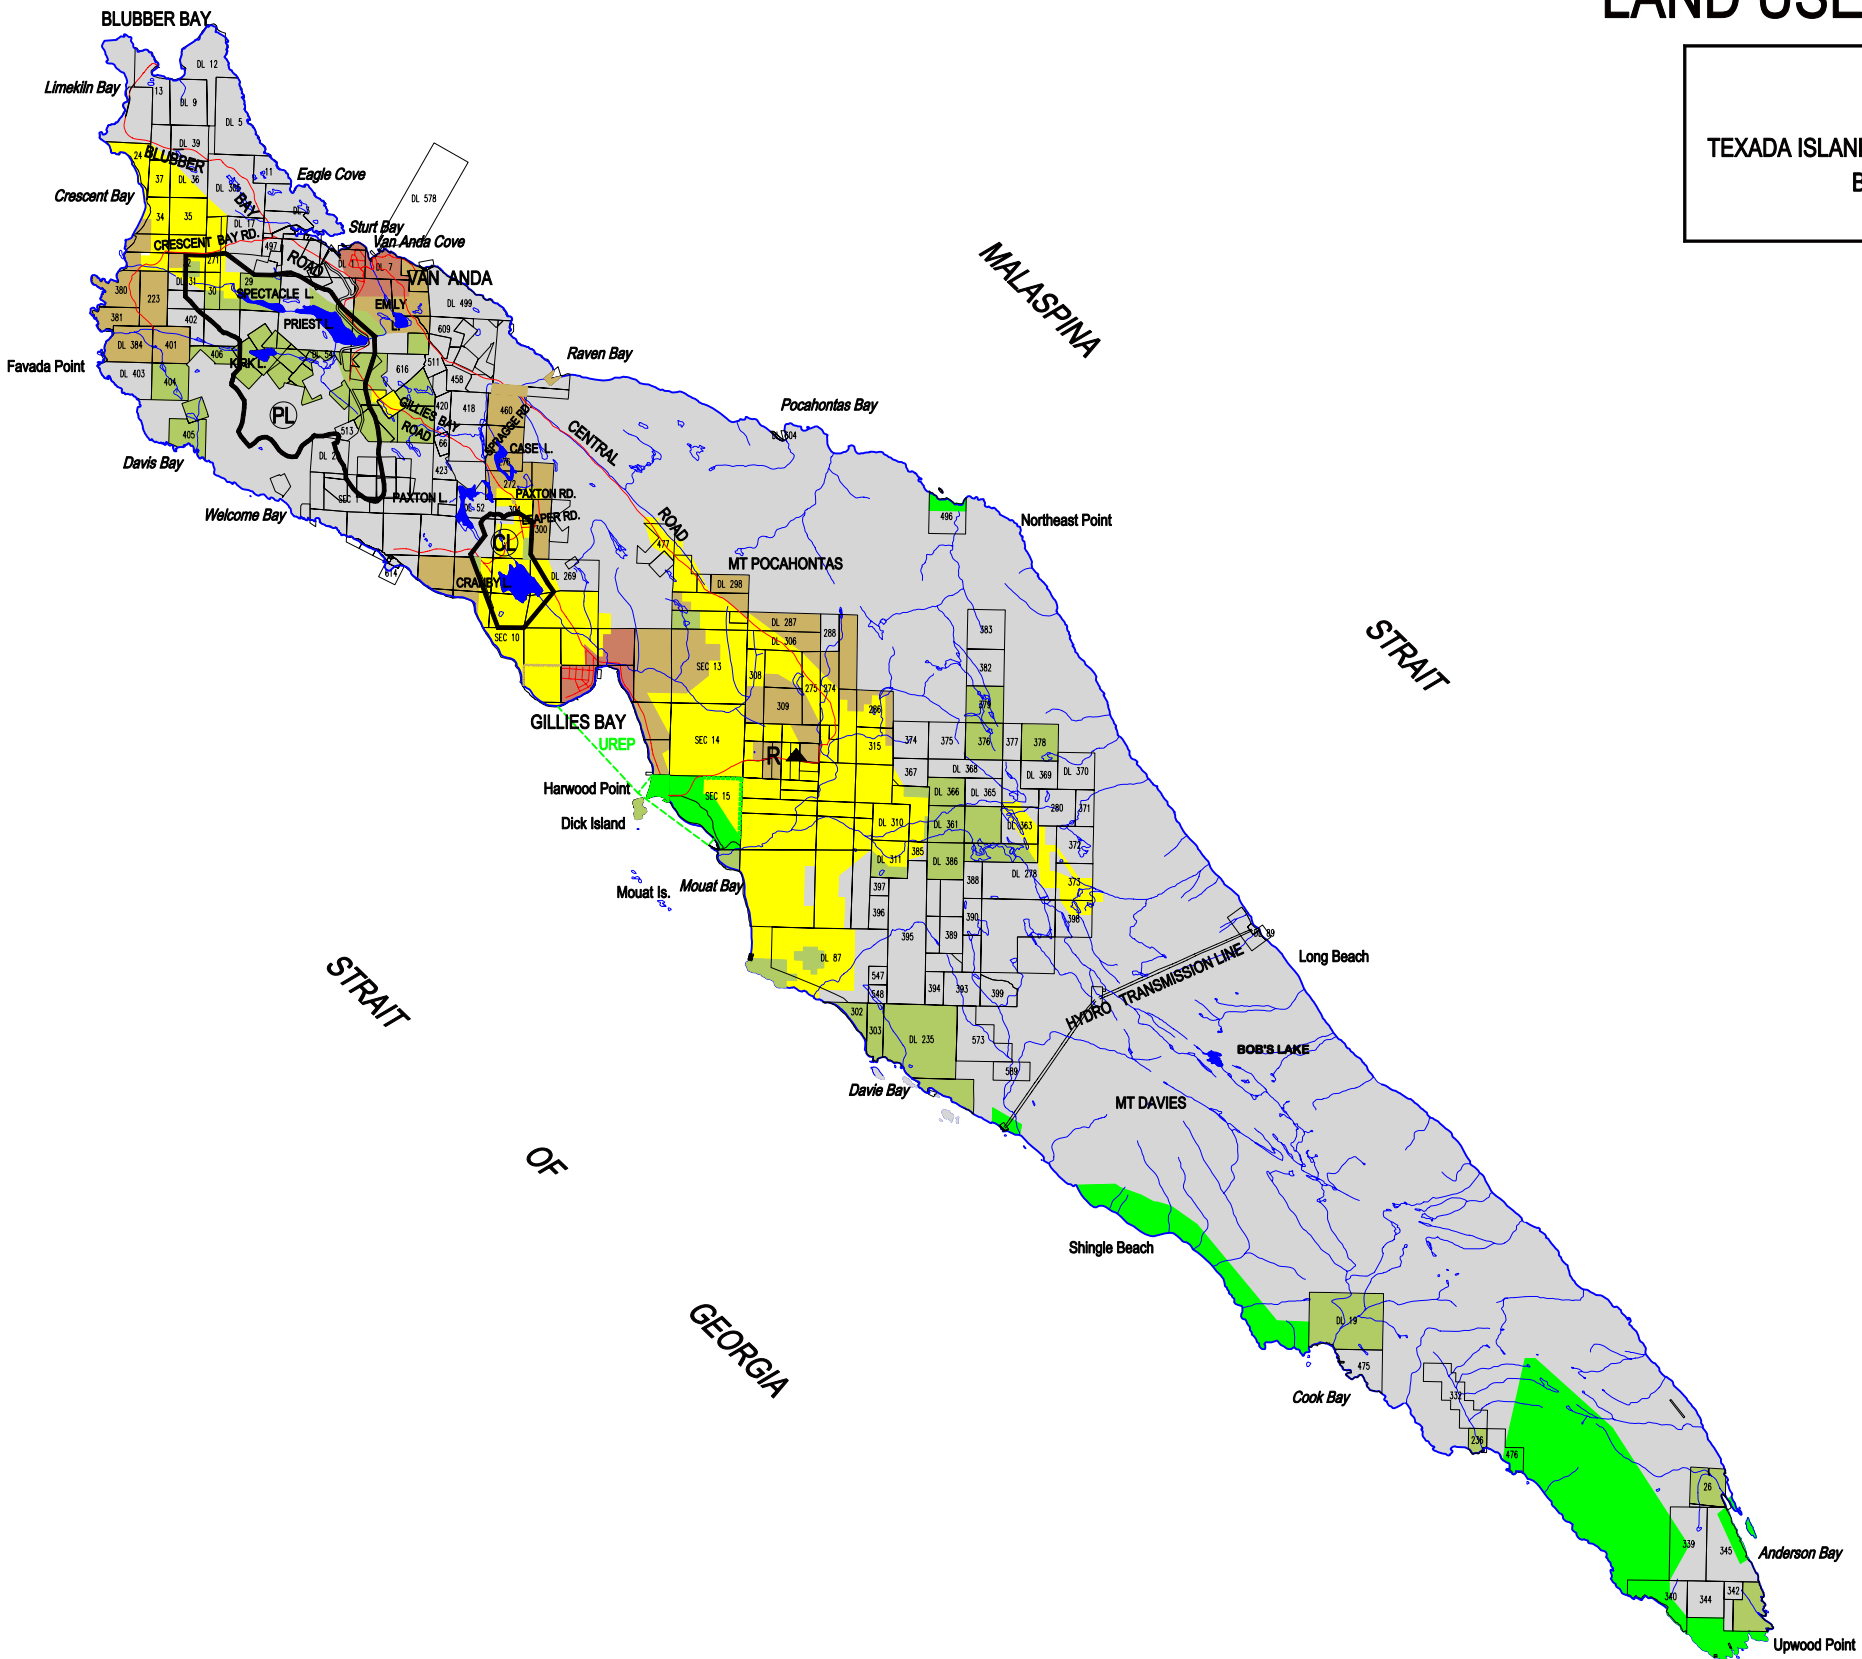

LAND USE DESIGNATIONS

MAP A
 TEXADA ISLAND OFFICIAL COMMUNITY PLAN
 BYLAW 395, 2005

LEGEND

- PL PRIEST LAKE COMMUNITY WATERSHED
- CL CRANBY LAKE COMMUNITY WATERSHED
- AGRICULTURE
- RURAL VILLAGE
- RURAL RESIDENTIAL
- RURAL LOW DENSITY
- RESOURCE
- PARK/ UREP
- R ▲ TRANSFER SITE
 LOT A BLK 6 PLAN 17596 S. 1/2 SEC. 17 T.1.D.